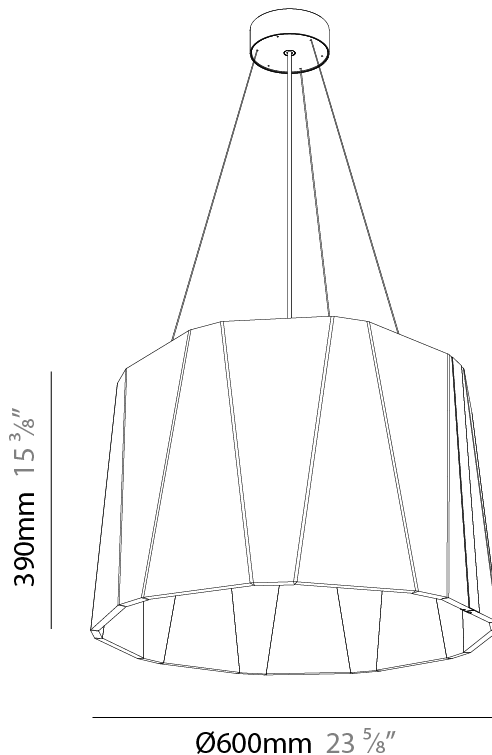

PHYSICAL

Shape: Drum
Diameter (mm): 600
Diameter (in): 23 ⁵/₈
Height (mm): 580
Height (in): 22 ¹³/₁₆
Weight (kg): 7.0

Diffuser: [Clear / Microprism / Clear Microprism](#)

Fixture Finish: [SSR / BKV / CWI / CRY / HAB / UFT / ITA / RUA / FTG / MYG / LOD / PUS / FRO / FUP / KIA / POP / BLS / SPG / MEY / GOH / CHC / COM / ABZ / JAG / OBR / MOS / ROR](#)

Holder Finish: [SSR / BKV / CWI / CRY / HAB / LAG / UFT / ITA / RUA / RUR / MIC / FTG / MYG / TWT / LOD / PUS / FRO / FUP / KIA / POP / BLS / SPG / MEY / GOH / GUM / CHC / COM / ABZ / JAG](#)

Acoustic Finish: [SFW / CYW / SEE / SYN / MTS / PMB / TTN / CYB / STO / DPE / BES / SHB / ARE / ANE / VRD / CRF](#)

Fixture Material: Aluminum
Primary Material: Acoustic

Cable Details: [2000mm/78 3/4" or 6000mm/236 1/4" Cable, - Black, Orange, Red, Transparent and White](#)

ELECTRICAL

Lamp Type: LED
Input Wattage (W): 72.3
Total Output Wattage (W): 65.4
Dimming: Tri-Mode (Non-Dimming and Phase Dimming (120Vac only) and 0-10V Dimming)
Driver Included: Yes
Driver Location: Integrated
Driver Type: Constant Current - Universal
Driver Class: Class 2
Input Voltage (V): 120
Constant Current (MA): 700mA
Upon Request: [MATTER Dimming / DALI Dimming (Remote)](#)

LED

Color Temperature (°K): [2700 / 3000 / 3500 / 4000](#)
Max. Delivered Lumen (lm): Max 9899
CRI: >90 CRI
Lamp Life (hrs): 50000

OPTICAL

RATINGS AND CERTIFICATIONS
Certified By: Certified for North American Standards
IP rating: IP20