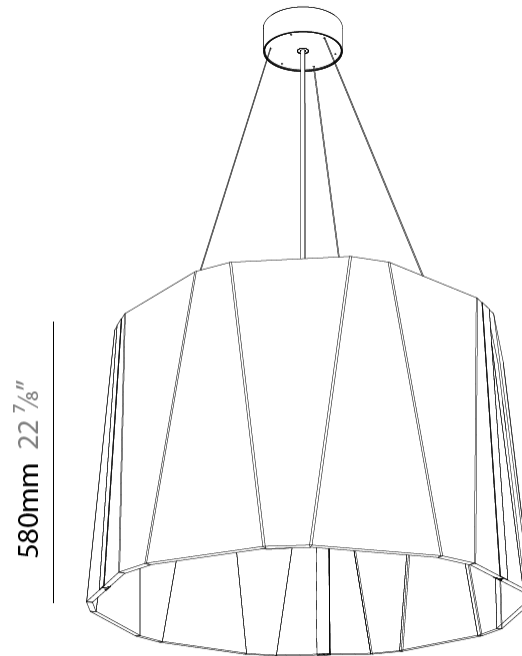

PHYSICAL

Shape: Drum
Diameter (mm): 890
Diameter (in): 35 7/16
Height (mm): 580
Height (in): 22 13/16
Weight (kg): 14.5

Diffuser: [Clear / Microprism / Clear Microprism](#)
Fixture Finish: [SSR / BKV / CWI / CRY / HAB / UFT / ITA / RUA / FTG / MYG / LOD / PUS / FRO / FUP / KIA / POP / BLS / SPG / MEY / GOH / CHC / COM / ABZ / JAG / OBR / MOS / ROR](#)
Holder Finish: [SSR / BKV / CWI / CRY / HAB / LAG / UFT / ITA / RUA / RUR / MIC / FTG / MYG / TWT / LOD / PUS / FRO / FUP / KIA / POP / BLS / SPG / MEY / GOH / GUM / CHC / COM / ABZ / JAG](#)
Acoustic Finish: [SFW / CYW / SEE / SYN / MTS / PMB / TTN / CYB / STO / DPE / BES / SHB / ARE / ANE / VRD / CRF](#)
Fixture Material: Aluminum
Primary Material: Acoustic
Cable Details: [2000mm/78 3/4" or 6000mm/236 1/4" Cable, - Black, Orange, Red, Transparent and White](#)

ELECTRICAL

Lamp Type: LED
Input Wattage (W): 89.5
Total Output Wattage (W): 80.9
Dimming: [Tri-Mode (Non-Dimming and Phase Dimming (120Vac only) and 0-10V Dimming)](#)
Driver Included: Yes
Driver Location: Integrated
Driver Type: [Constant Current - Universal](#)
Driver Class: [Class 2](#)
Input Voltage (V): 120
Constant Current (MA): 1400mA
Upon Request: [MATTER Dimming / DALI Dimming (Remote)](#)

LED

Color Temperature (°K): [2700 / 3000 / 3500 / 4000](#)
Max. Delivered Lumen (lm): [Max 11940](#)
CRI: [>90 CRI](#)
Lamp Life (hrs): [50000](#)

OPTICAL

RATINGS AND CERTIFICATIONS
Certified By: [Certified for North American Standards](#)
IP rating: [IP20](#)